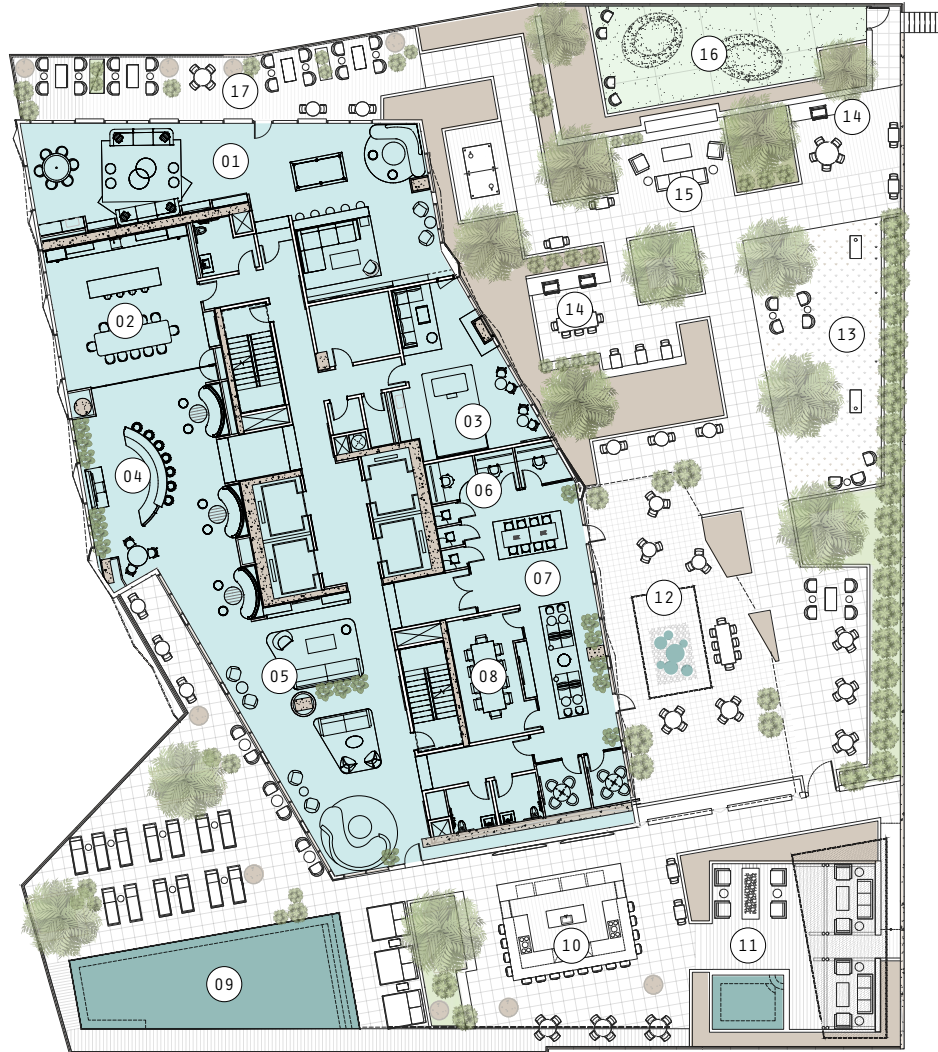

THE 1ST FLOOR LOBBY LEVEL

AMENITIES

- 01 CURBSIDE VALET
- 02 VALET OFFICE
- 03 LOBBY
- 04 BIKE ROOM
- 05 LOUNGE
- 06 MARKET PLACE
- 07 MAIL ROOM
- 08 PACKAGE ROOM
- 09 PET WELLNESS SPA

CELLO TOWER
SYMPHONY PARK | LAS VEGAS

250 S. CITY PARKWAY SUITE 125 LAS VEGAS, NV 89106
CELLOTOWERRESIDENCES.COM

THE 2ND FLOOR WELLNESS LEVEL

AMENITIES

- 01 FUNCTIONAL TRAINING AREA
- 02 MACHINE AREA
- 03 CARDIO AREA
- 04 WEIGHT AREA
- 05 SPIN & YOGA STUDIO
- 06 GUEST SUITES
- 07 WOMEN'S LOCKER ROOM
- 08 MEN'S LOCKER ROOM
- 09 MANAGEMENT OFFICE
- 10 RELAXATION LOUNGE
- 11 MASSAGE ROOMS
- 12 SAUNA
- 13 COLD PLUNGE
- 14 STEAM ROOMS

CELLO TOWER
SYMPHONY PARK | LAS VEGAS

250 S. CITY PARKWAY SUITE 125 LAS VEGAS, NV 89106
CELLOTOWERRESIDENCES.COM

THE 7TH FLOOR AMENITY LEVEL

SPACE LEGEND

- Indoor
- Outdoor
- Pool & Spa
- Landscape

AMENITIES

- 01 MEDIA & ENTERTAINMENT LOUNGE
- 02 DEMONSTRATION KITCHEN & PRIVATE DINING ROOM
- 03 GOLF SIMULATOR
- 04 ENTERTAINMENT BAR
- 05 CLUB LOUNGE
- 06 PRIVATE OFFICES
- 07 CO-WORK SPACE
- 08 CONFERENCE ROOMS
- 09 SWIMMING POOL
- 10 OPEN AIR BAR & KITCHEN
- 11 CABANA TERRACE & SPA
- 12 CO-WORK & LOUNGE PAVILION
- 13 GARDEN DECK
- 14 BBQ PODS
- 15 FIREPLACE LOUNGE
- 16 PET PARK
- 17 CIGAR LOUNGE