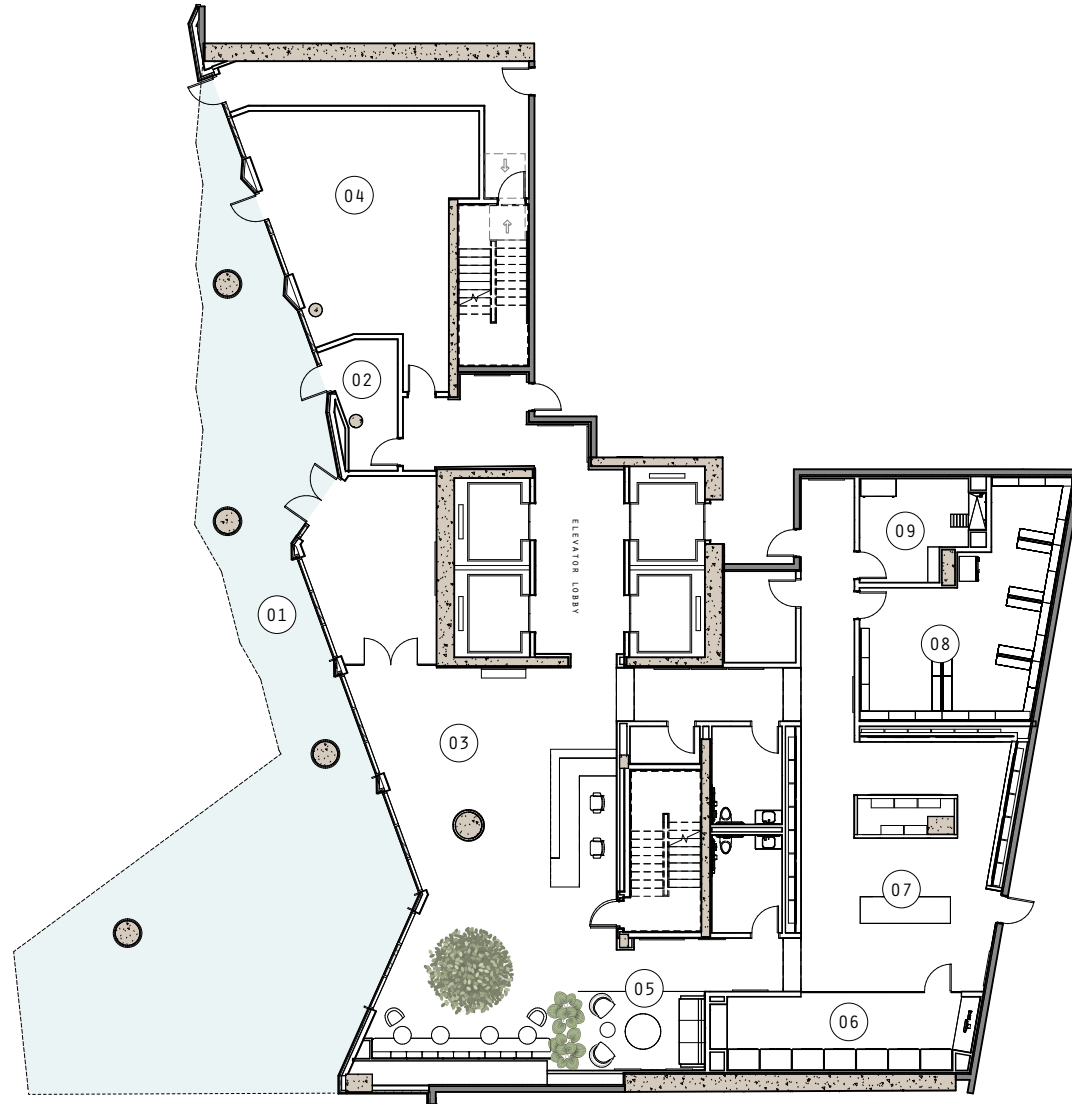

THE 1ST FLOOR LOBBY LEVEL

AMENITIES

- 01 CURBSIDE VALET
- 02 VALET OFFICE
- 03 LOBBY
- 04 BIKE ROOM
- 05 LOUNGE
- 06 MARKET PLACE
- 07 MAIL ROOM
- 08 PACKAGE ROOM
- 09 PET WELLNESS SPA

CELLO TOWER
SYMPHONY PARK | LAS VEGAS

250 S. CITY PARKWAY SUITE 125 LAS VEGAS, NV 89106
CELLOTOWERRESIDENCES.COM

THE 2ND FLOOR WELLNESS LEVEL

AMENITIES

- 01 FUNCTIONAL TRAINING AREA
- 02 MACHINE AREA
- 03 CARDIO AREA
- 04 WEIGHT AREA
- 05 SPIN & YOGA STUDIO
- 06 GUEST SUITES
- 07 WOMEN'S LOCKER ROOM
- 08 MEN'S LOCKER ROOM
- 09 MANAGEMENT OFFICE
- 10 RELAXATION LOUNGE
- 11 MASSAGE ROOMS
- 12 SAUNA
- 13 COLD PLUNGE
- 14 STEAM ROOMS

CELLO TOWER
SYMPHONY PARK | LAS VEGAS

250 S. CITY PARKWAY SUITE 125 LAS VEGAS, NV 89106
CELLOTOWERRESIDENCES.COM

THE 7TH FLOOR AMENITY LEVEL

SPACE LEGEND

- Indoor
- Outdoor
- Pool & Spa
- Landscape

AMENITIES